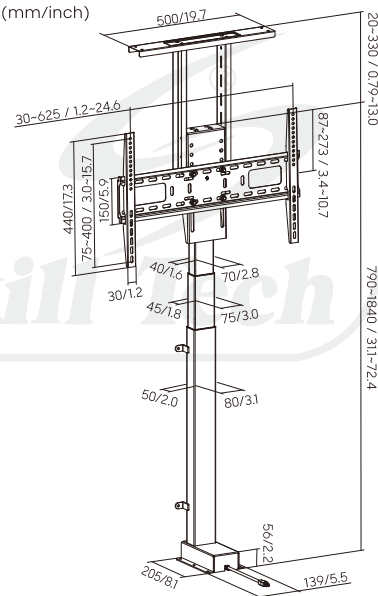

SH 47MX Motorized TV Lift Stand

Minimalist and hidden style integrates a TV into many locations

Dimensions (mm/inch)

Screen Size
37" ~ 80"

VESA Compatible
200x200 200x300 300x200
200x400 400x200 300x300
300x400 400x300 600x200
350x350 400x400 600x300
600x400

Weight Capacity
**60kg/
132lbs**

Profile to Wall
**120mm/
4.7"**

Curved TV

Customizable TV stand lift range makes seamlessly concealment.

Control via:
a. Amazon Alexa Google Home
b. Remote Control
c. Tuya APP