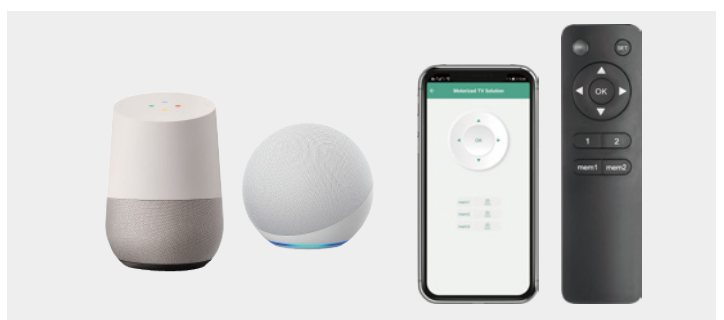

SH 47MX Motorized TV Lift Stand

Minimalist and hidden style integrates a TV into many locations

Dimensions (mm/inch)

Screen Size
37" ~ 80"

VESA Compatible
200x200 200x300 300x200
200x400 400x200 300x300
300x400 400x300 600x200
350x350 400x400 600x300
600x400

Weight Capacity
**60kg/
132lbs**

Profile to Wall
**120mm/
4.7"**

Curved TV

Customizable TV stand lift range makes seamlessly concealment.

Control via:
a. Amazon Alexa Google Home
b. Remote Control
c. Tuya APP